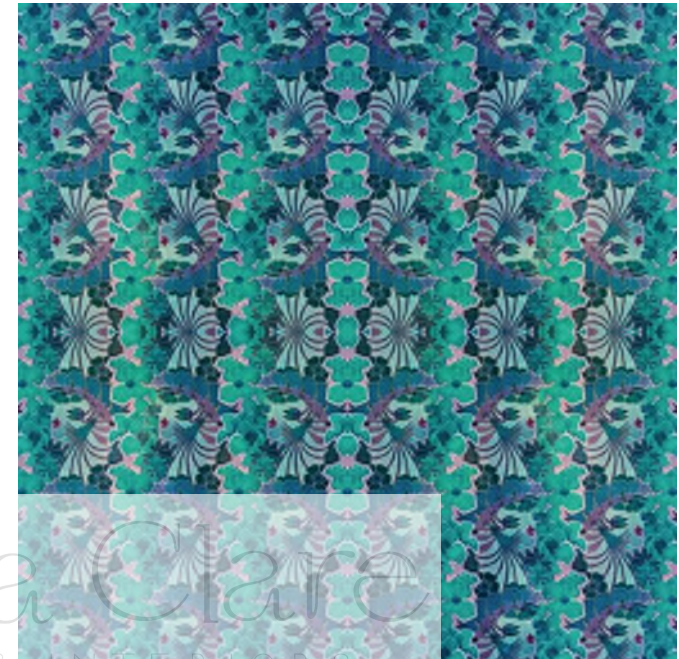

PALMS, Coral & green

Roll dimensions – Width: 52cm, Length: 10m, Pattern Repeat 26cm

AUTUMN PALMS, Crimson

Roll dimensions – Width: 52cm, Length: 10m, Pattern Repeat 52cm

NEON PALMS, Turquoise

Roll dimensions – Width: 52cm, Length: 10m, Pattern Repeat 52cm

BOTANIC BLUE, Teal & purple

Julia Clare  
ART & INTERIORS

Roll dimensions – Width: 52cm, Length: 10m, Pattern Repeat 52cm

BOTANIC BLUE 2, Teal & purple

Julia Clare  
ART & INTERIORS

Roll dimensions – Width: 52cm, Length: 10m, Pattern Repeat 52cm