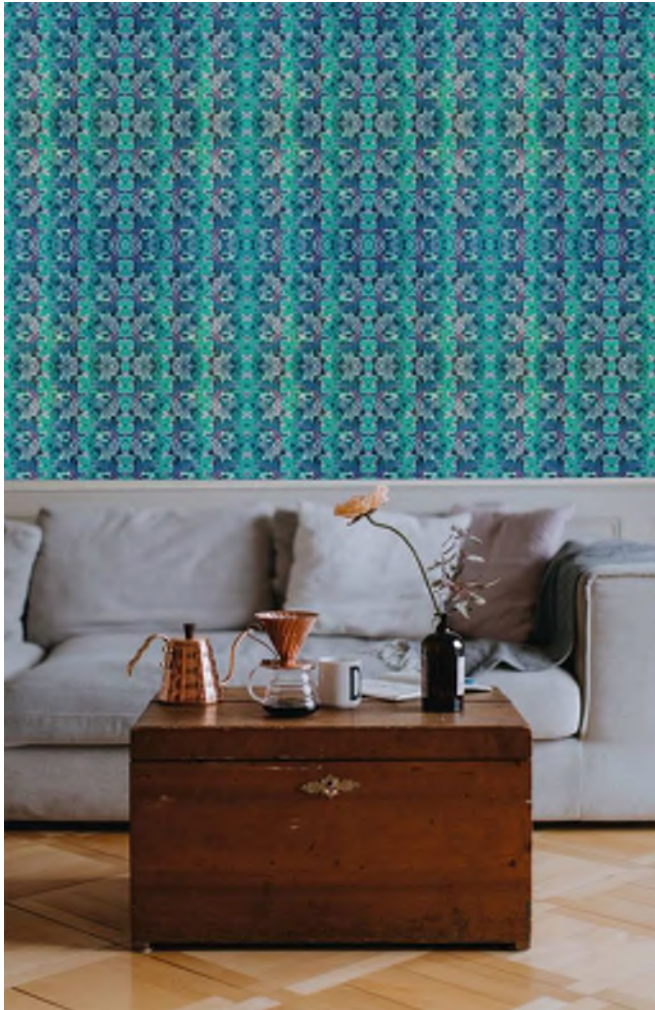

## NOUVEAU BOTANIQUE

A fresh take on an enduring, botanical design aesthetic which is both cultured and contemporary. This collection experiments with form and colour in an unexpected way. The organic shapes of the Art Nouveau artist-designers meet with mood-defining colour combinations. This is a refined collection marked by harmonious shape and colour; rich, deep blues, dark, atmospheric purples and vintage tones of green, red and pink.

PALMS, Coral & green

Roll dimensions – Width: 52cm, Length: 10m, Pattern Repeat 26cm

AUTUMN PALMS, Crimson

Roll dimensions – Width: 52cm, Length: 10m, Pattern Repeat 52cm

NEON PALMS, Turquoise

Roll dimensions – Width: 52cm, Length: 10m, Pattern Repeat 52cm