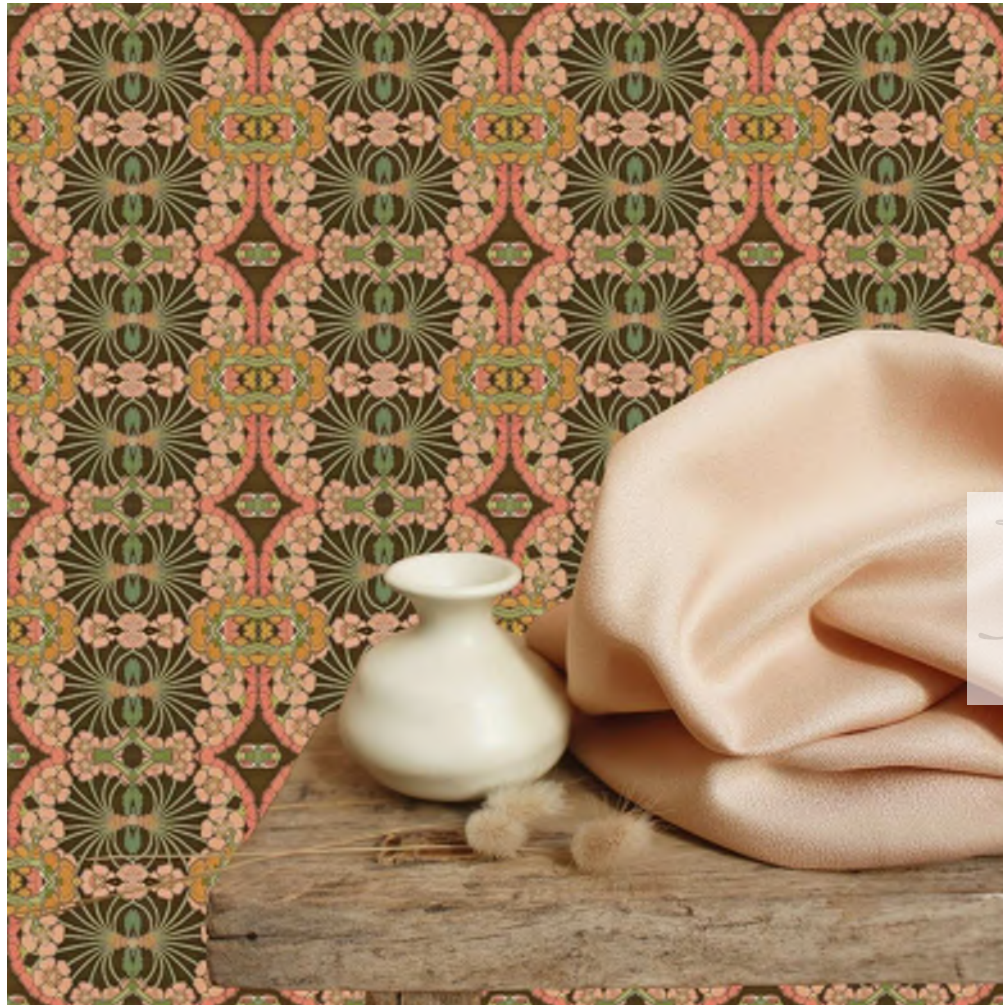

PALMS, Coral & green

Roll dimensions – Width: 52cm, Length: 10m, Pattern Repeat 26cm