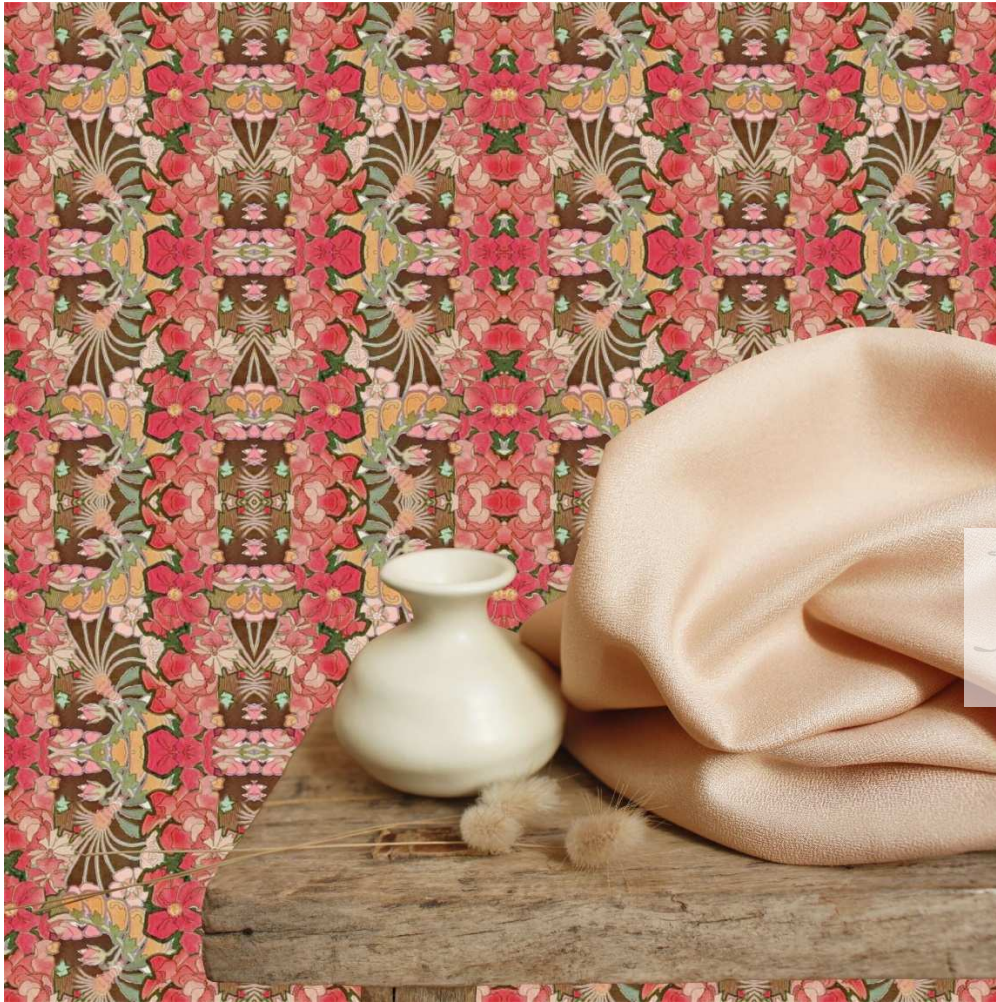

NEON PALMS, Turquoise

AUTUMN PALMS, Crimson

Roll dimensions – Width: 52cm, Length: 10m, Pattern Repeat 52cm